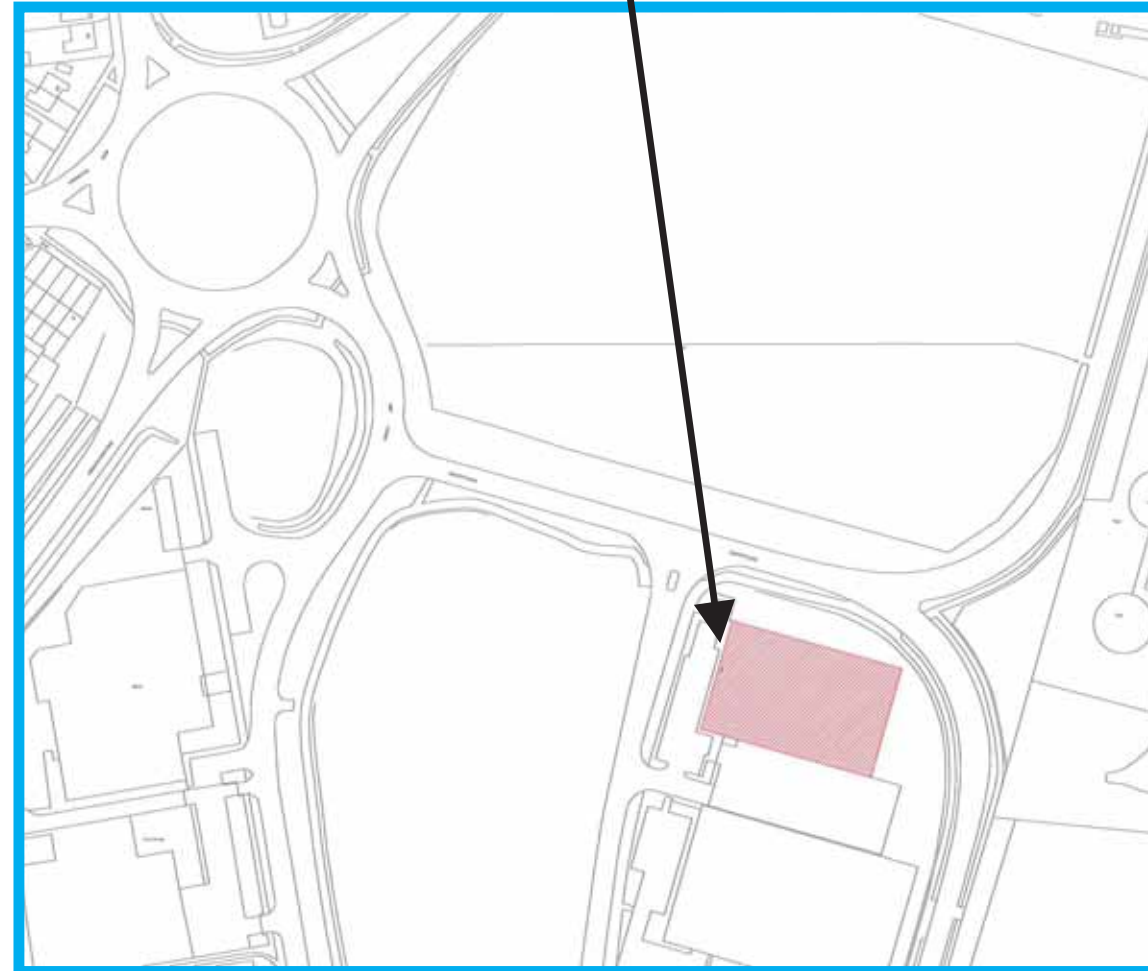

Cellular Systems Ltd Location

BASED ON ORDNANCE SURVEY AT 1:50000 WITH THE PERMISSION OF THE CONTROLLER OF HER MAJESTY'S STATIONARY OFFICE
© CROWN COPYRIGHT. LICENCE NUMBER 100038899

Cellular Systems Ltd Location

BASED ON ORDNANCE SURVEY AT 1:1250 WITH THE PERMISSION OF THE CONTROLLER OF HER MAJESTY'S STATIONARY OFFICE
© CROWN COPYRIGHT. LICENCE NUMBER 100038899

Directions to Cellular Systems Ltd

From the M62, leave the motorway at junction 7 and take the exit off the roundabout towards Widnes, Travel down Watkinson Way (A557) for approximately 3.3 miles until Traffic Light Controlled Roundabout. Move into the left hand lane and take first left signposted Warrington. Continue over the first roundabout onto Fiddlers Ferry Road and travel along until the next roundabout. Take the fourth exit off the roundabout onto Gorsey Lane and then take the first left turn onto Bennetts Lane. Turn right after approximately 100 metres onto Shell Green Trading Estate and the entrance to Cellular Systems Ltd is the first left turn. Visitor Parking is located directly in front of the main entrance door.

Site Location Map

Cellular Systems Ltd
Unit 1 Shell Green
Bennetts Lane
Widnes
Cheshire
WA8 0GW

Drawn By:	RT	Checked:	SB
Date:	05.11.09	Approved:	SB
Scale:	As Shown		
Drawing Nr:	Cellular Systems Ltd Location Map		
Title:	Site Location Map		
Cell Name:	Cellular Systems Ltd Location Map		