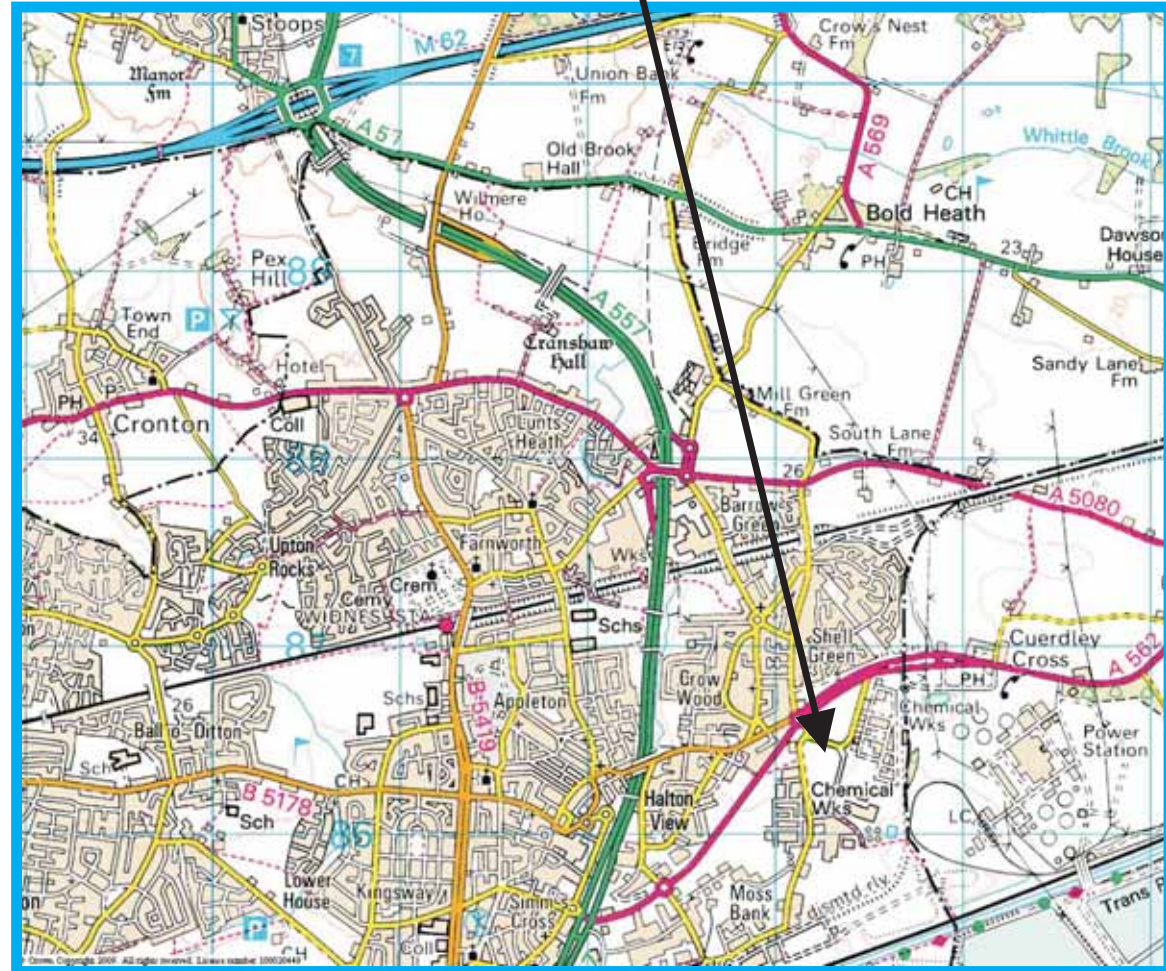

Cellular Systems Ltd Location

BASED ON ORDNANCE SURVEY AT 1:50000 WITH THE PERMISSION OF THE CONTROLLER OF HER MAJESTY'S STATIONARY OFFICE
© CROWN COPYRIGHT. LICENCE NUMBER 100038899

Cellular Systems Ltd Location

BASED ON ORDNANCE SURVEY AT 1:1250 WITH THE PERMISSION OF THE CONTROLLER OF HER MAJESTY'S STATIONARY OFFICE
© CROWN COPYRIGHT. LICENCE NUMBER 100038899

Directions to Cellular Systems Ltd

From the M62, leave the motorway at junction 7 and take the exit off the roundabout towards Widnes, Travel down Watkinson Way (A557) for approximately 3.3 miles until Traffic Light Controlled Roundabout. Move into the left hand lane and take first left signposted Warrington. Continue over the first roundabout onto Fiddlers Ferry Road and travel along until the next roundabout. Take the fourth exit off the roundabout onto Gorsey Lane and then take the first left turn onto Bennetts Lane. Turn right after approximately 100 metres onto Shell Green Trading Estate and the entrance to Cellular Systems Ltd is the first left turn. Visitor Parking is located directly in front of the main entrance door.

Site Location Map

Cellular Systems Ltd
Unit 1 Shell Green
Bennetts Lane
Widnes
Cheshire
WA8 0GW

Drawn By:	RT	Checked:	SB
Date:	05.11.09	Approved:	SB
Scale:	As Shown		
Drawing Nr:	Cellular Systems Ltd Location Map		
Title:	Site Location Map		
Cell Name:	Cellular Systems Ltd Location Map		